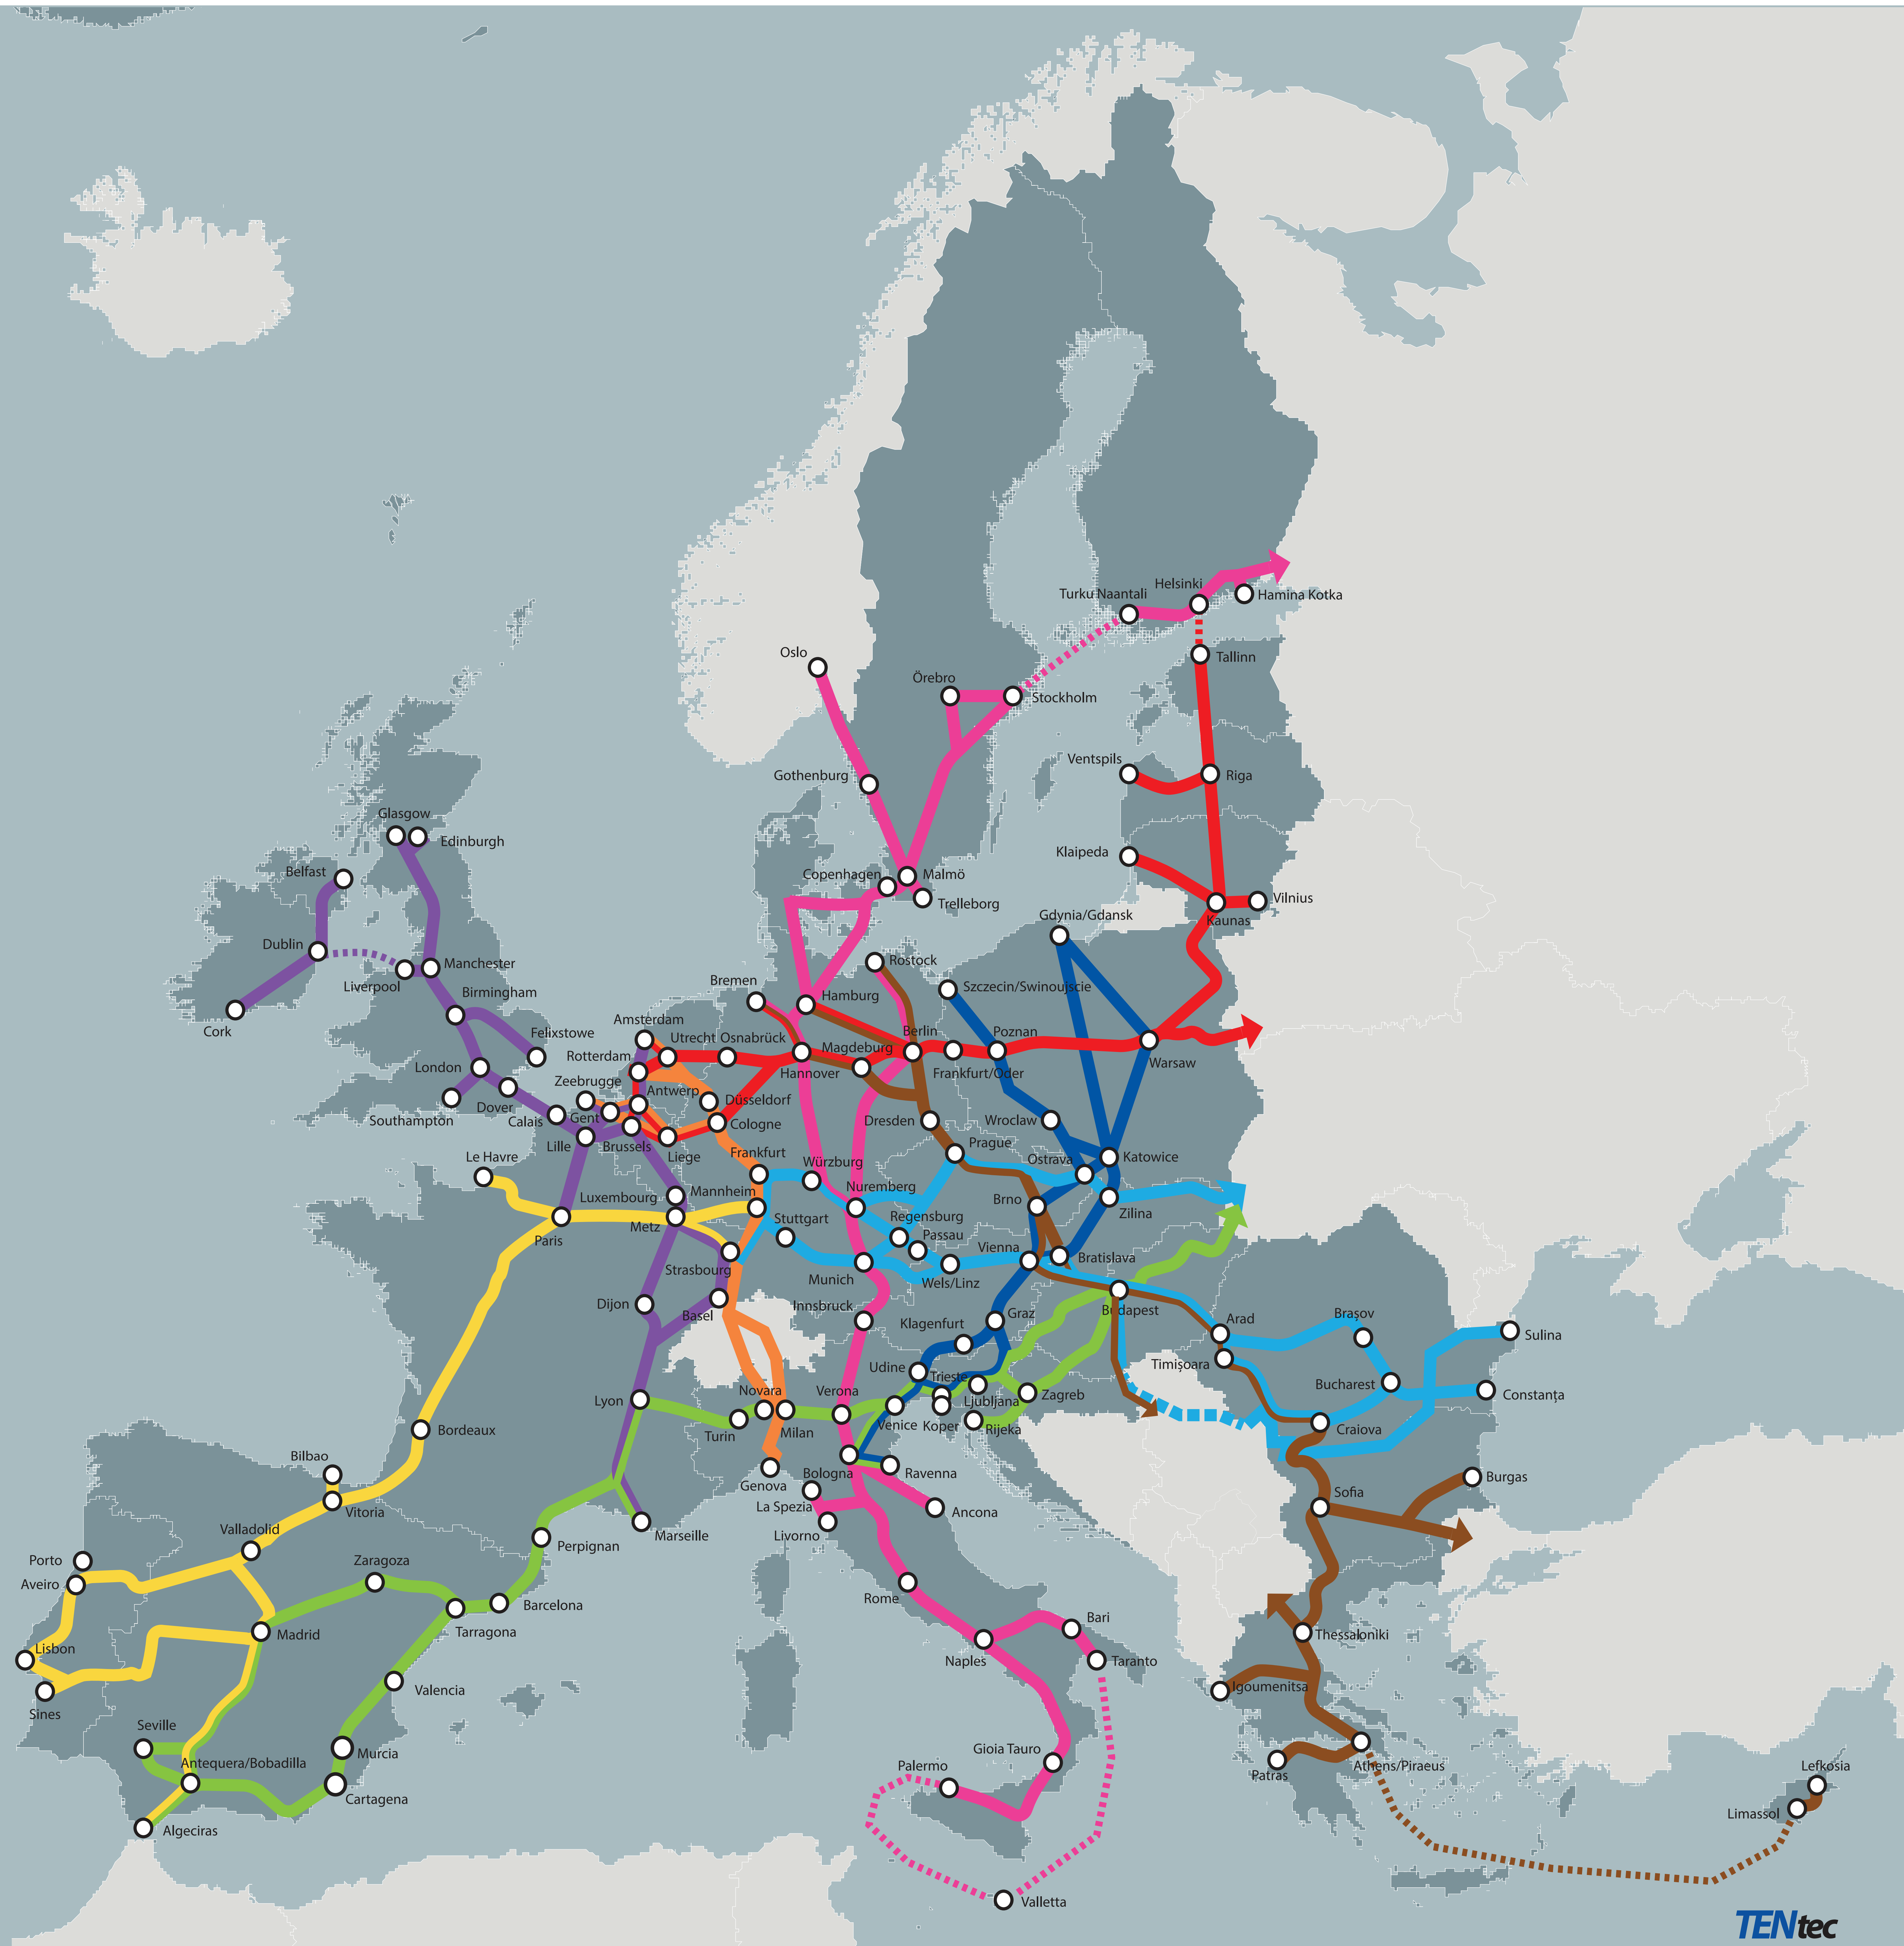

# TRANS-EUROPEAN TRANSPORT NETWORK TEN-T CORE NETWORK CORRIDORS

REGULATION (EU) No 1316/2013 O.J. L348 - 20/12/2013

### Legend

- BALTIC - ADRIATIC
- NORTH SEA - BALTIC
- MEDITERRANEAN
- ORIENT / EAST-MED
- SCANDINAVIAN - MEDITERRANEAN
- RHINE - ALPINE
- ATLANTIC
- NORTH SEA - MEDITERRANEAN
- RHINE - DANUBE